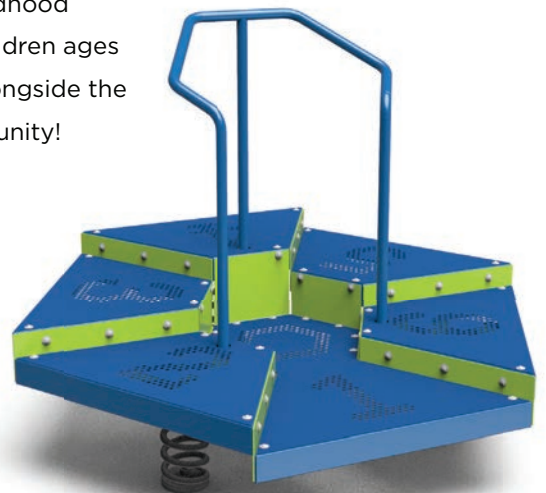

It's never too early to play—our new Early Childhood products invite children ages 2 - 5 to explore alongside the rest of their community!